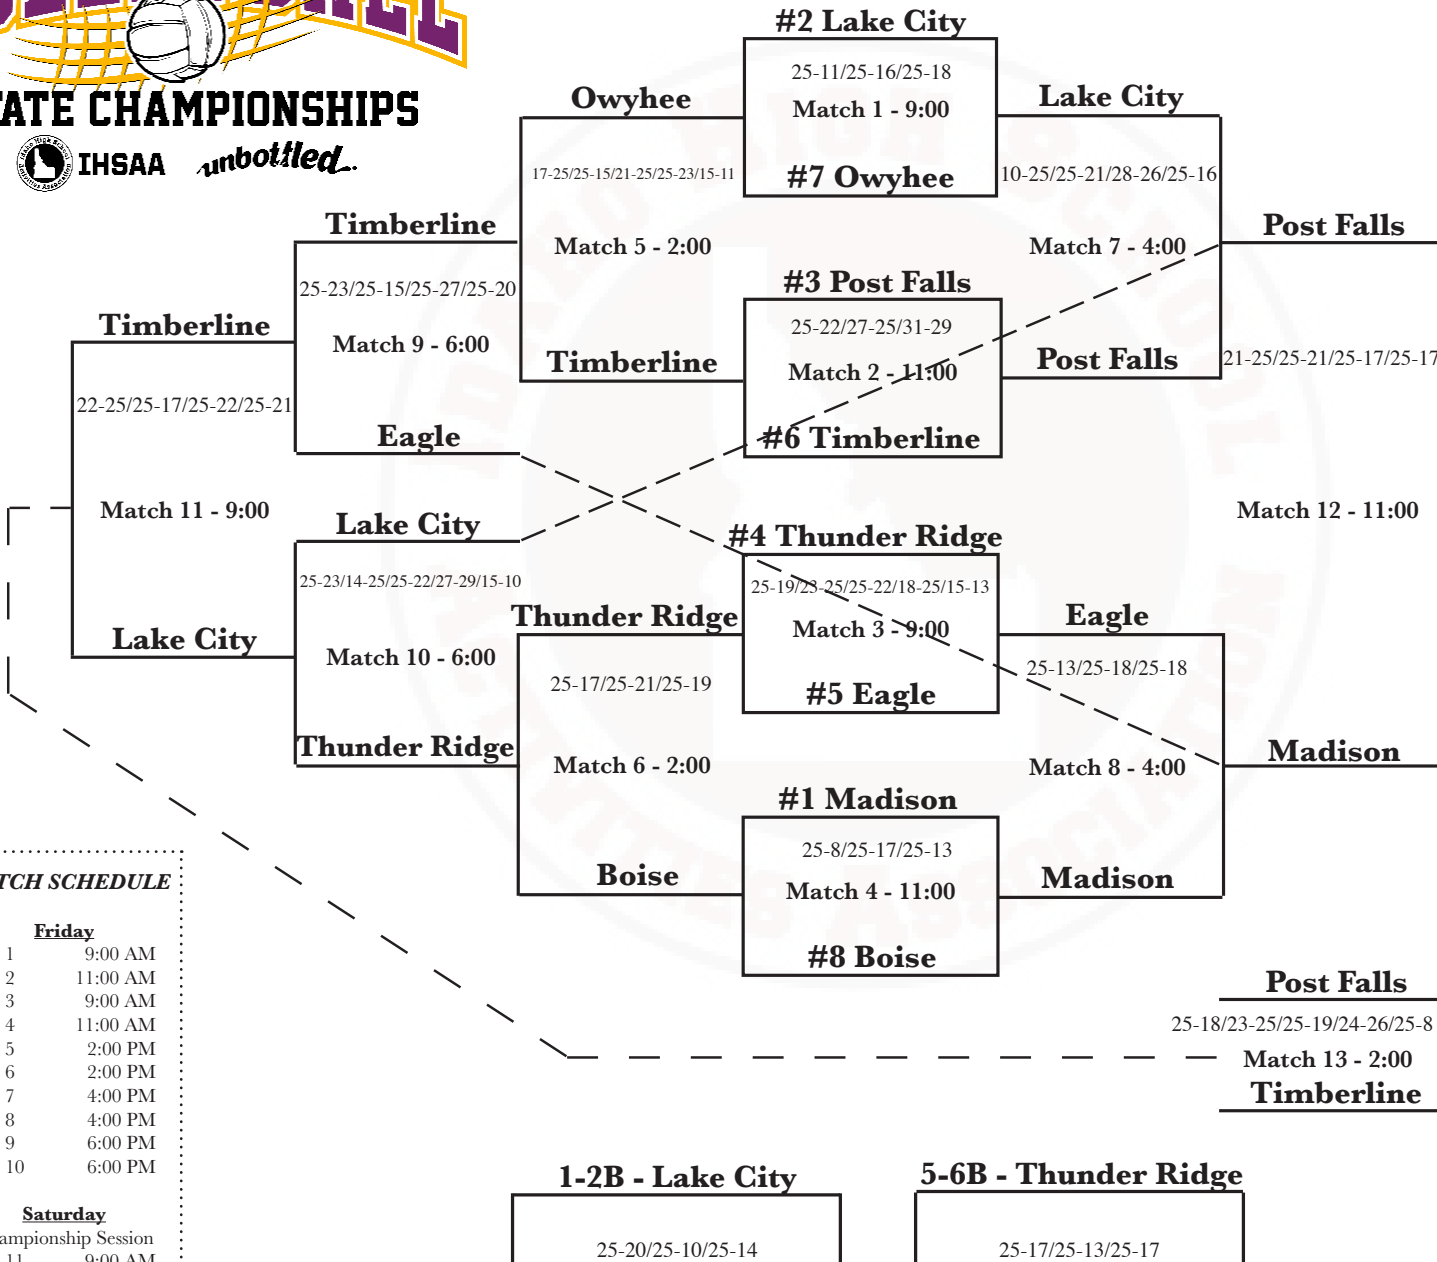

unbottled.

5A
Skyline HS
October 28-29

MATCH SCHEDULE

Friday	
Match 1	9:00 AM
Match 2	11:00 AM
Match 3	9:00 AM
Match 4	11:00 AM
Match 5	2:00 PM
Match 6	2:00 PM
Match 7	4:00 PM
Match 8	4:00 PM
Match 9	6:00 PM
Match 10	6:00 PM

Saturday	
Championship Session	
Match 11	9:00 AM
Match 12	11:00 AM
Match 13	2:00 PM
Match 14	4:00 PM
Match 15 *	6:00 PM